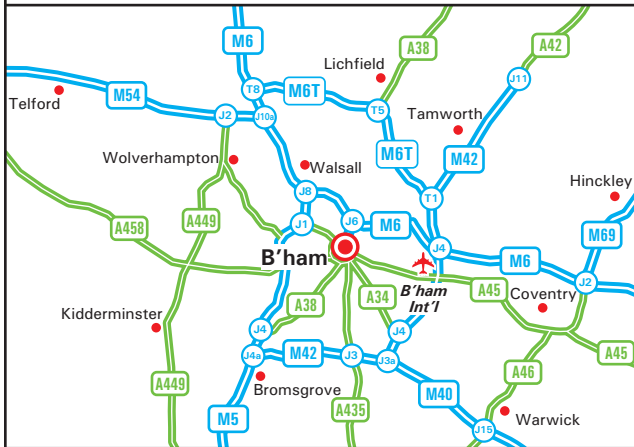

PRECISION
micro

www.precisionmicro.com

Precision Micro Ltd
11 Vantage Way, Erdington
Birmingham B24 9GZ

email: sales@precisionmicro.com
Tel: +44 121 380 0100
Fax: +44 121 359 3313