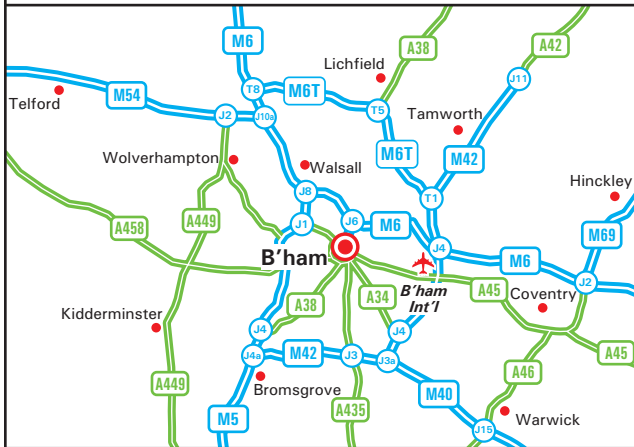

PRECISION
micro

www.precisionmicro.com

Precision Micro Ltd
11 Vantage Way, Erdington
Birmingham B24 9GZ

email: sales@precisionmicro.com
Tel: +44 121 380 0100
Fax: +44 121 359 3313

From the M6 🚗

- Leave the motorway at junction 6, (Spaghetti Junction).
- Keep left onto the A38 (signposted Birmingham North East, Lichfield A38).
- At Salford Circus take the third exit onto the A38, Tyburn Road.
- At the traffic lights turn right onto the A4040, Wheelwright Road.
- At the roundabout take the first exit onto the A47, Fort Parkway.
- Continue ahead at the next roundabout.
- At the next roundabout take the first exit onto East Drive.
- Continue ahead at the next roundabout.
- Take the first left onto Vantage Way.
- We are situated on the right hand side.

From the M5 🚗

- Leave the motorway at junction 5.
- At the roundabout take the third exit onto the A452 Chester Road.
- At the next roundabout bear left onto the A47, Fort Parkway.
- At the next roundabout take the third exit onto East Drive.
- Continue ahead at the next roundabout.
- Take the first left onto Vantage Way.
- We are situated on the right hand side.